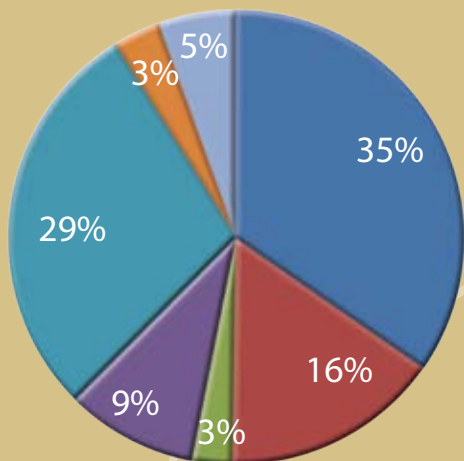

FINANCES

- Government Support
- Admission
- Education Programs
- Fundraising
- Private Contributions
- In-Kind Support
- Retail Sales and Rentals

FYE 06/30/11
REVENUE
Total= $1,545,247

- Fundraising
- Administration
- Birds, Exhibits & Programs

FYE 06/30/11
EXPENSE
Total= $1,524,358

"You know that an attraction is kid friendly when your 10 year old walks away saying, "this is the best day that I've ever had". Then he promptly goes home to look for a book on bird-watching at our library... The best part of the Tracy Aviary is its bird shows. We attended two of these shows that were offered during the day and enjoyed them immensely. The trainers did a wonderful job utilizing several child and adult volunteers from the audience and offering so much interesting information about birds. My son and I were both lucky enough to be volunteers – allowing us opportunities to hold individual birds on our arms."

-A. Kiesel

"Thank you for allowing us to hold my parents 50th Anniversary Party at the Aviary last night. It was a smashing success all the way around. I cannot tell you enough how helpful your staff was. From your admissions staff, to the grounds crew, to the young man who brought the eagle over, to the interns who were around to the development staff who were so helpful – everyone was absolutely tremendous... So, thank you very, very much. It was just a homerun!"

-S. Mietchen