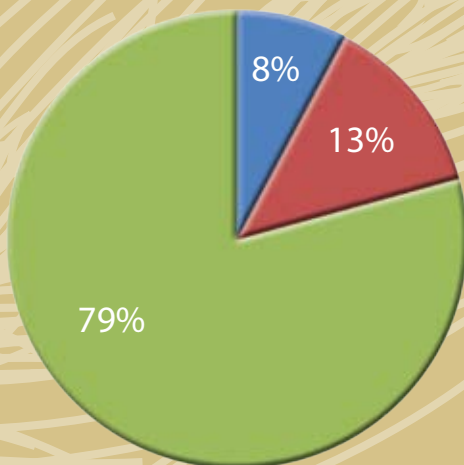

FYE 06/30/11
REVENUE
 Total= \$1,545,247

- Fundraising
- Administration
- Birds, Exhibits & Programs

FYE 06/30/11
EXPENSE
 Total= \$1,524,358

"You know that an attraction is kid friendly when your 10 year old walks away saying, "this is the best day that I've ever had". Then he promptly goes home to look for a book on bird-watching at our library... The best part of the Tracy Aviary is its bird shows. We attended two of these shows that were offered during the day and enjoyed them immensely. The trainers did a wonderful job utilizing several child and adult volunteers from the audience and offering so much interesting information about birds. My son and I were both lucky enough to be volunteers – allowing us opportunities to hold individual birds on our arms."